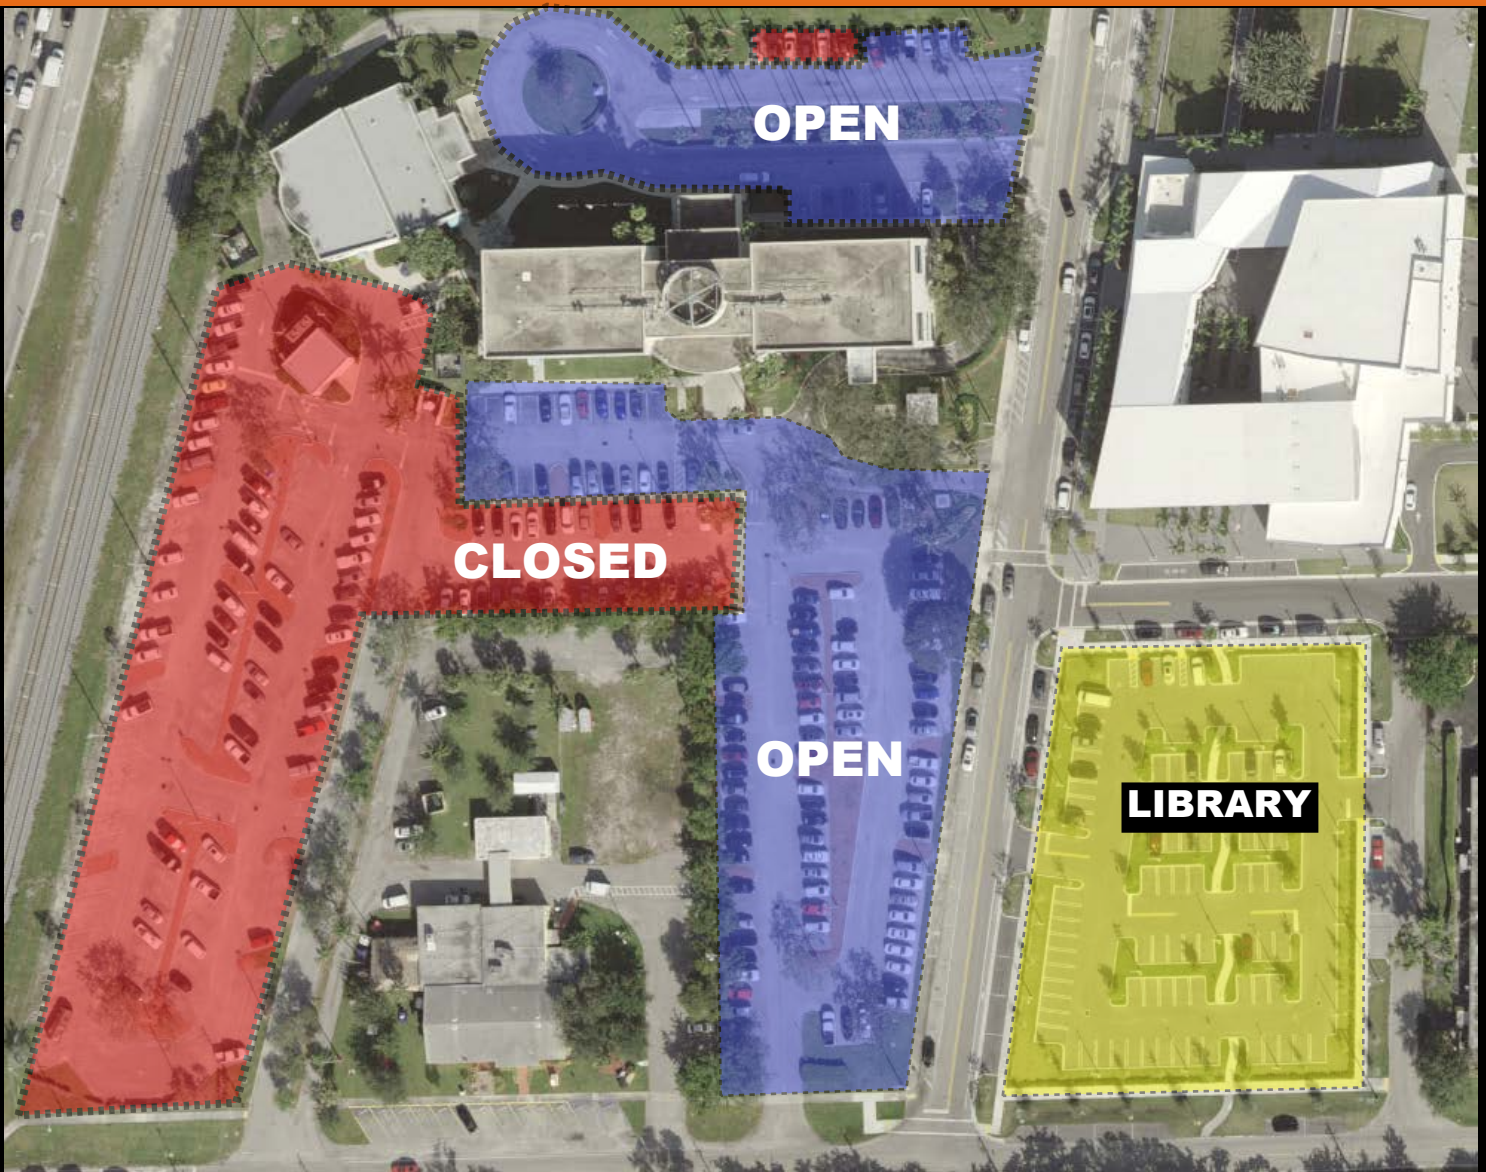

Parking Lot Closures

Beginning November 26, Pompano will begin Construction work on the City Hall Parking Lot. Parts of the parking lot will be unavailable for use.

Phase 1 (Partial Closure Nov 26 – Dec 2):

Parking Lot Closures

Beginning November 26, Pompano will begin Construction work on the City Hall Parking Lot. Parts of the parking lot will be unavailable for use.

Phase 2 (Majority Closed Dec 3 – Jan 27):