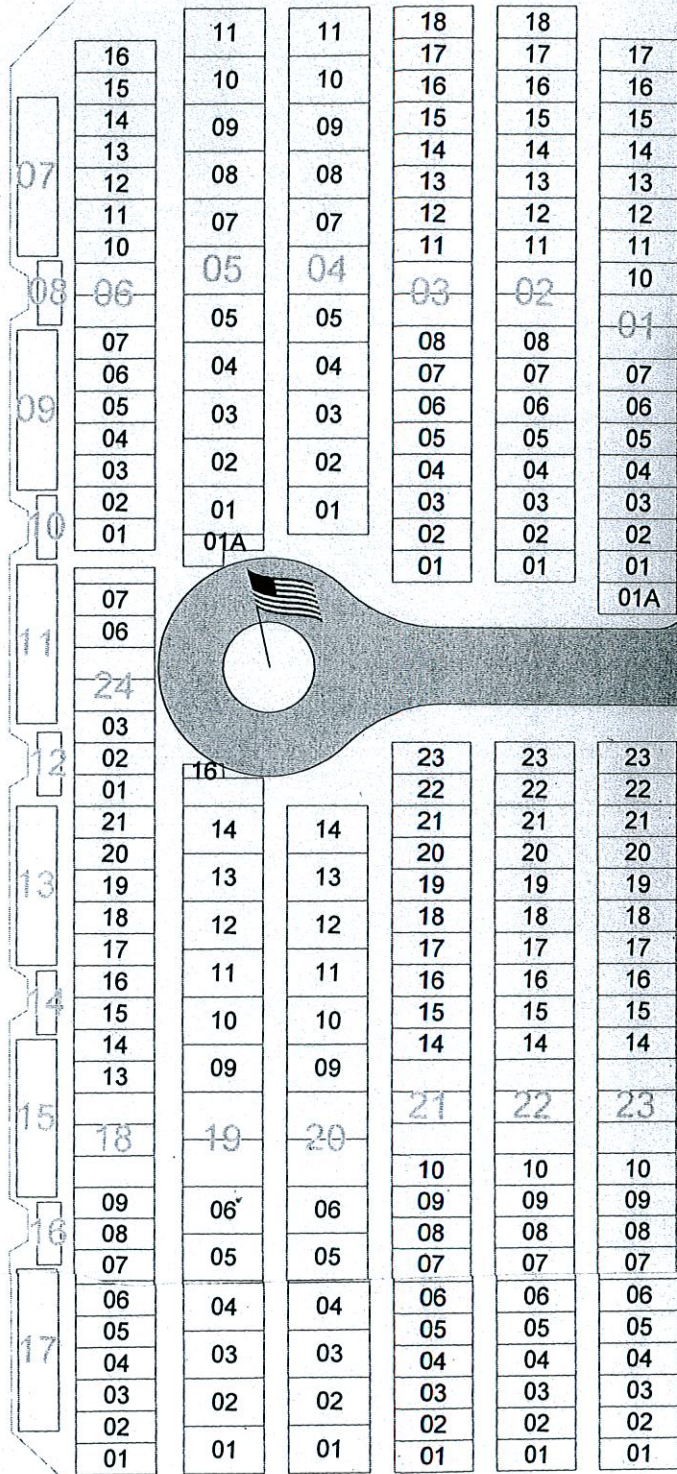

WEST LAWN

S.E. 4TH STREET

North

U.S. 1 FEDERAL HWY.

S.E. 23RD AVENUE

MAP INDICATES BLOCK LOCATIONS AND LOTS.