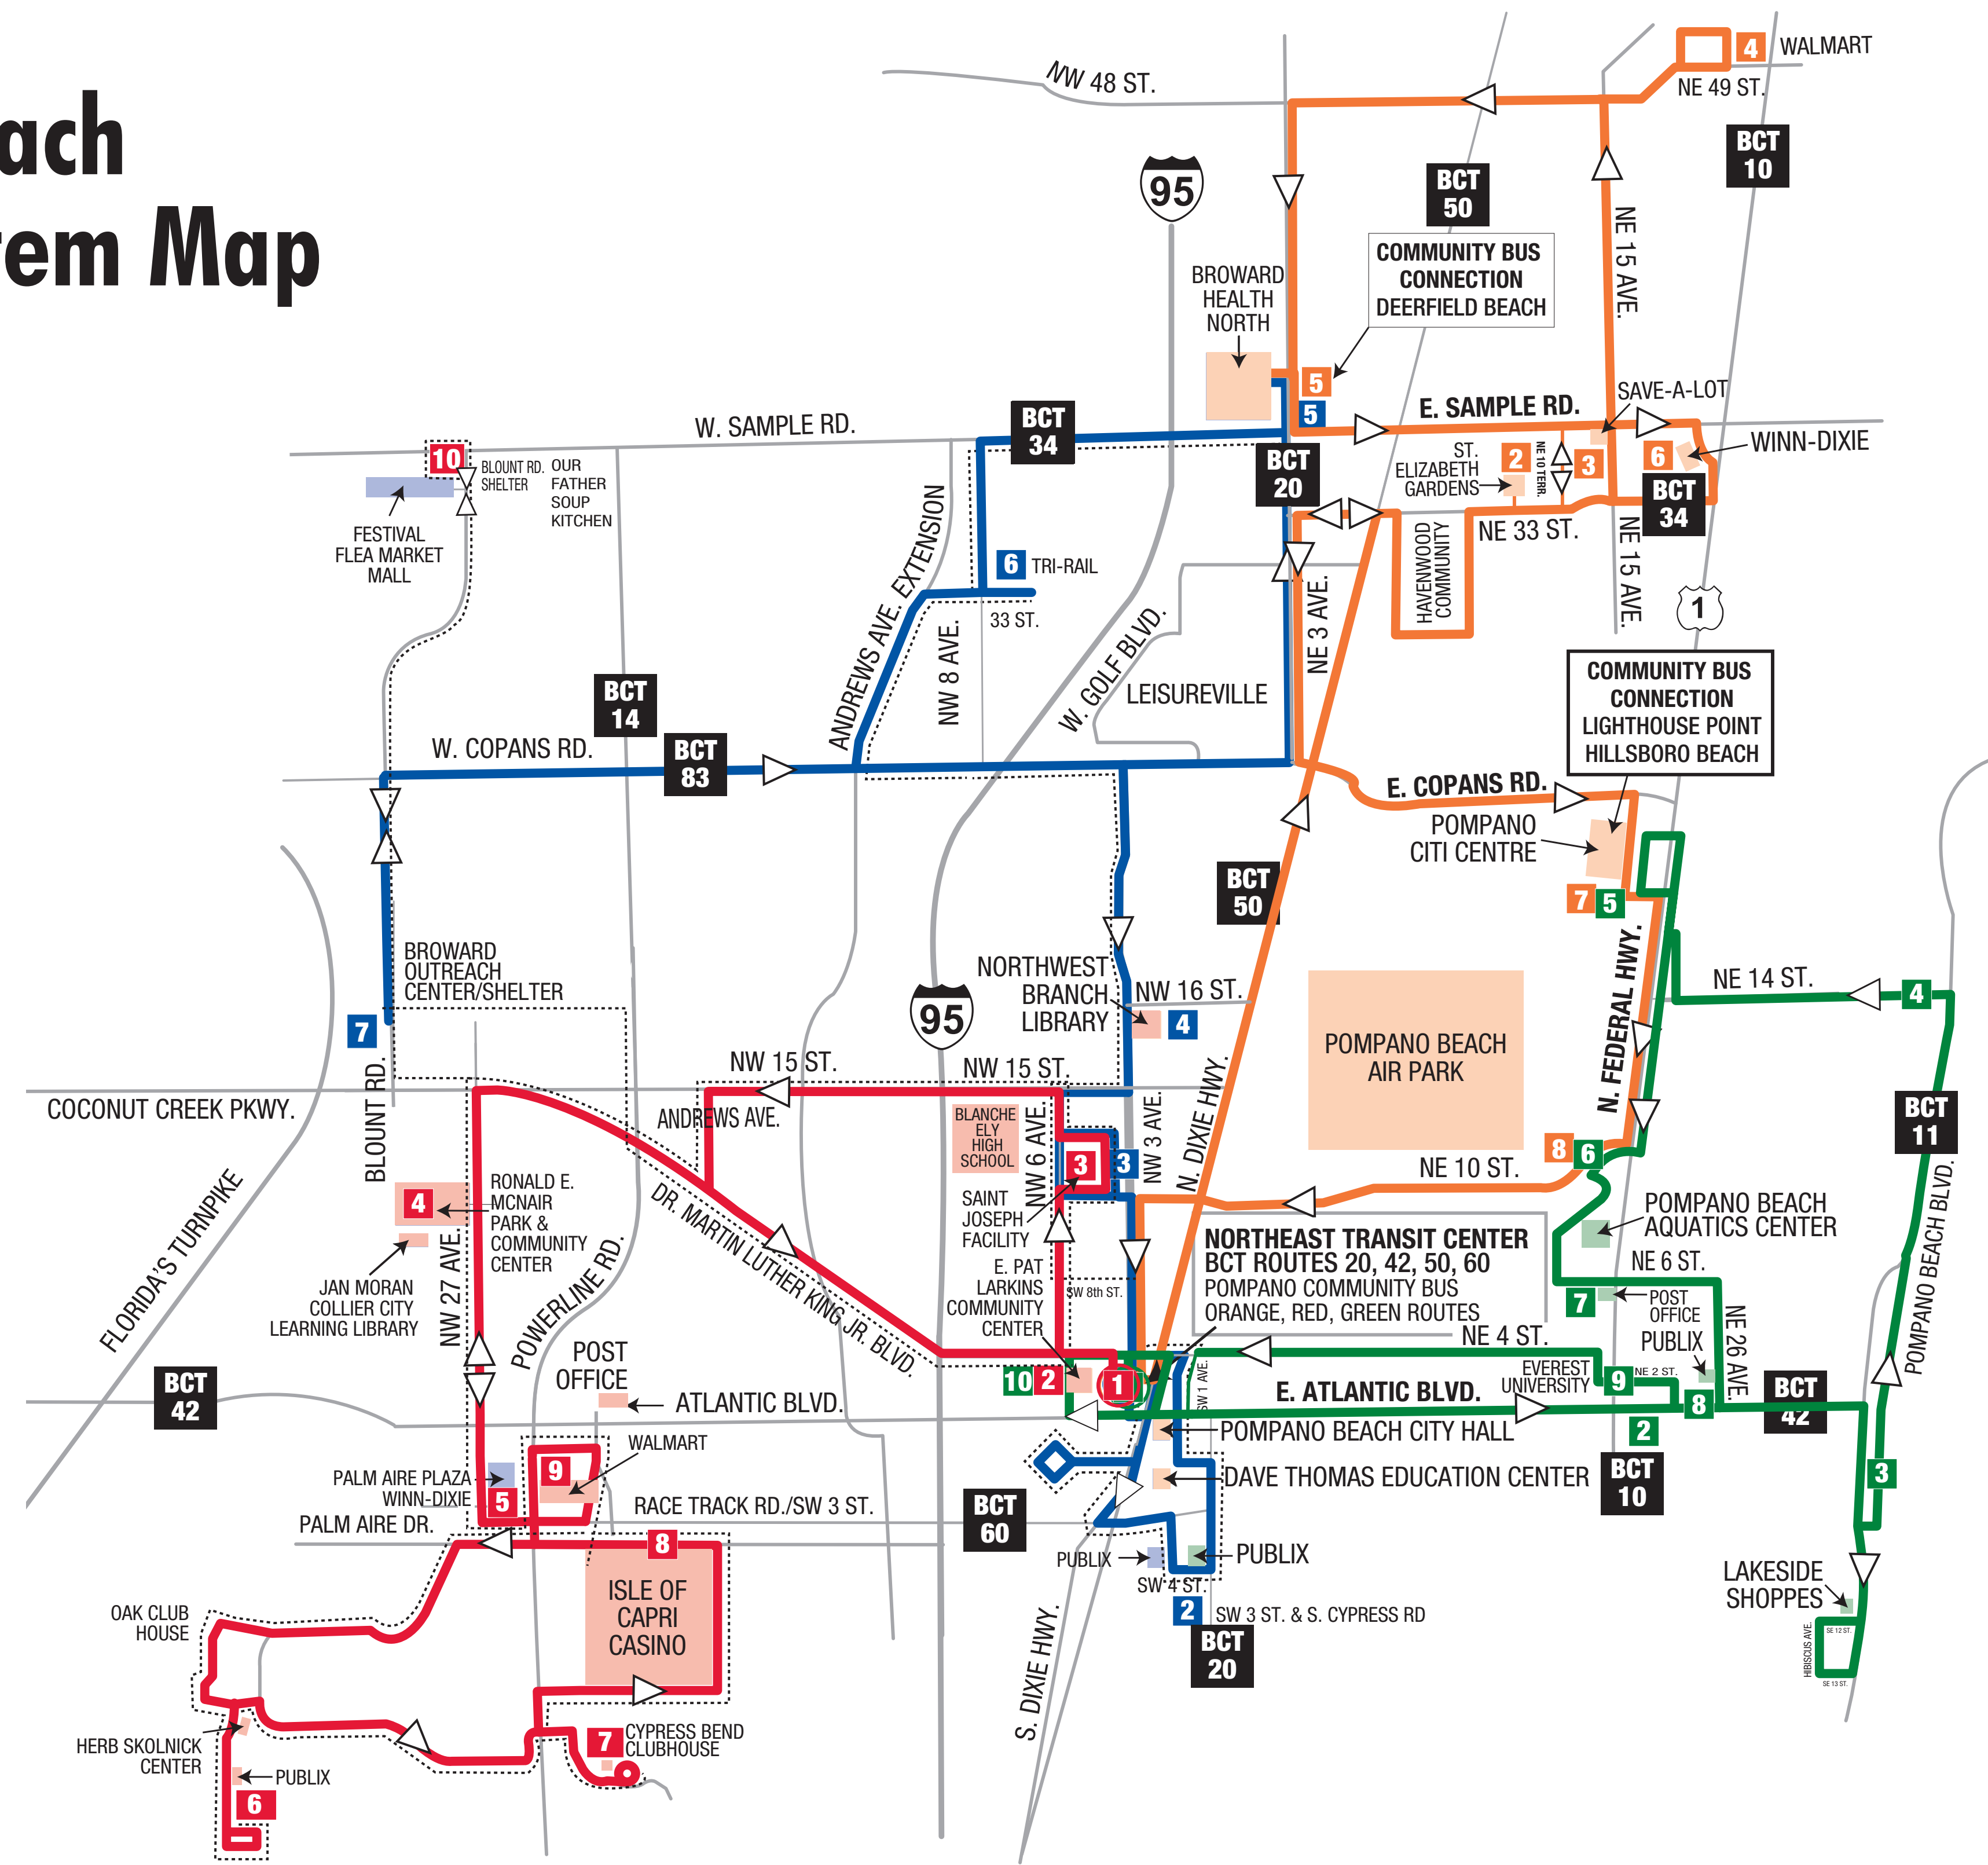

City of Pompano Beach Community Bus System Map

RED Route Black times are for dotted black line route

NORTHEAST TRANSIT CENTER	E. PAT LARKINS CENTER	SAINT JOSEPH FACILITY	MCMANR CENTER & JAN MORAN LIBRARY	PALM AIRE PLAZA WINN-DIXIE	PALM AIRE PLAZA PUBLIX	CYPRESS BEND CLUBHOUSE	ISLE OF CAPRI CASINO	ATLANTIC BLVD & POWERLINE RD WALKMART	PALM AIRE PLAZA WINN-DIXIE	MCMANR CENTER & JAN MORAN LIBRARY	FESTIVAL FLEA MARKET	E. PAT LARKINS CENTER	NORTHEAST TRANSIT CENTER
1	2	3	4	5	6	7	8	9	5	4	10	2	1
9:00a	9:02a	9:06a	9:15a	9:20a	9:29a	9:35a	9:39a	9:43a	9:47a	9:52a		10:00a	10:02a
10:05a	10:07a	10:11a	10:20a	10:25a	10:34a	10:40a	10:44a	10:48a	10:52a	10:57a		11:05a	11:07a
11:10a	11:12a	11:16a	11:25a	11:30a	11:39a	11:45a	11:49a	11:53a	11:57a	12:02p		12:10p	12:12p
12:15p	12:17p	12:21p	12:30p	12:35p	12:44p	12:50p	12:54p	12:58p	1:02p	1:07p	1:15p	1:28p	1:30p
1:33p	1:35p	1:39p	1:48p	1:53p	2:02p	2:08p	2:12p	2:16p	2:20p	2:25p		2:33p	2:35p
2:38p	2:40p	2:44p	2:53p	2:58p	3:07p	3:13p	3:17p	3:21p	3:25p	3:30p	3:38p	3:51p	3:53p
3:55p	3:57p	4:01p	4:10p	4:15p	4:24p	4:30p	4:34p	4:38p	4:42p	4:47p		4:55p	4:57p

Bold type indicates PM hours.

ORANGE Route
Every 68 minutes from the Northeast Transit Center beginning at 9:00 a.m.

NORTHEAST TRANSIT CENTER KISS & RIDE	ST ELIZABETH GARDENS	SAVE-A-LOT SAMPLE ROAD	WALMART NE 49 STREET & FEDERAL HWY	NORTH BROWARD HOSPITAL NE 3 AVE & SAMPLE	WINN DIXIE SAMPLE AND US 1	ST ELIZABETH GARDENS	POMPAHO BEACH CITY CENTRE	POMPAHO BEACH AQUATIC PARK	NORTHEAST TRANSIT CENTER KISS & RIDE
1	2	3	4	5	6	2	7	8	1
9:00a	9:10a	9:12a	9:22a	9:28a	9:35a	9:39a	9:50a	9:57a	10:05a
10:08a	10:18a	10:20a	10:30a	10:36a	10:43a	10:47a	10:58a	11:05a	11:13a
11:16a	11:26a	11:28a	11:38a	11:44a	11:51a	11:55a	12:06p	12:13p	12:21p
12:24p	12:34p	12:36p	12:46p	12:52p	12:59p	1:03p	1:14p	1:21p	1:29p
1:34p	1:44p	1:46p	1:56p	2:02p	2:09p	2:13p	2:24p	2:31p	2:39p
2:42p	2:52p	2:54p	3:04p	3:10p	3:17p	3:21p	3:32p	3:39p	3:47p
3:49p	4:02p	4:04p	4:14p	4:20p	4:27p	4:31p	4:42p	4:49p	4:57p

Bold type indicates PM hours.

GREEN Route
Every 68 minutes from the Northeast Transit Center beginning at 9:00 a.m.

NORTHEAST TRANSIT CENTER KISS & RIDE	ATLANTIC BLVD US 1	ATLANTIC BLVD POMPAHO BEACH BLVD	NE 14 ST A1A	POMPAHO CITI CENTRE	POMPAHO BEACH AQUATIC PARK	NE 6 ST US 1 POST OFFICE	ATLANTIC BLVD NE 26 AVE PUBLIX	EVEREST UNIVERSITY	E. PAT LARKINS CENTER	NORTHEAST TRANSIT CENTER KISS & RIDE
1	2	3	4	5	6	7	8	9	10	1
9:00a	9:10a	9:19a	9:24a	9:30a	9:38a	9:41a	9:46a	9:51a	10:01a	10:03a
10:08a	10:18a	10:27a	10:32a	10:38a	10:46a	10:49a	10:54a	10:59a	11:09a	11:11a
11:16a	11:26a	11:35a	11:40a	11:46a	11:54a	11:57a	12:02p	12:07p	12:17p	12:19p
12:24p	12:34p	12:43p	12:48p	12:54p	1:02p	1:05p	1:10p	1:15p	1:25p	1:27p
1:34p	1:44p	1:53p	1:58p	2:04p	2:12p	2:15p	2:20p	2:25p	2:35p	2:37p
2:42p	2:52p	3:01p	3:06p	3:12p	3:20p	3:23p	3:28p	3:33p	3:43p	3:45p
3:49p	3:59p	4:08p	4:13p	4:19p	4:27p	4:30p	4:35p	4:40p	4:50p	4:52p

Bold type indicates PM hours.